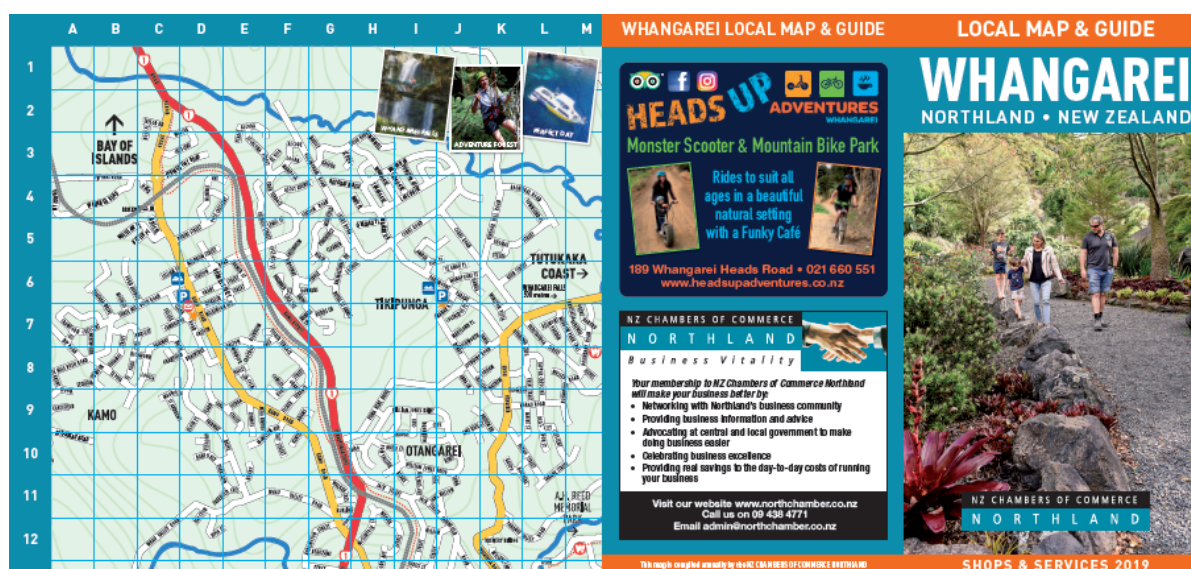

WHANGAREI MAP & GUIDE

Expression of interest for the next edition

- 15,000 maps printed and distributed throughout the I-site, Hub, libraries, local businesses in Whangarei and Northland Chamber of Commerce members
- Most detailed map available to tourists and visitors in Whangarei
- Available to download off the Chamber website and members denoted on listings
- 100 Copies of the map available to each advertiser
- **Maps delivered by Labour weekend 2019**

\$195 + GST \$120 + GST for one additional listing

Icon on the Key:

\$250 + GST includes icon on both map location and key

Coupon style advert – 12 MAX – Feature listing:

\$270 + GST - Extra design costs may apply if print ready not supplied